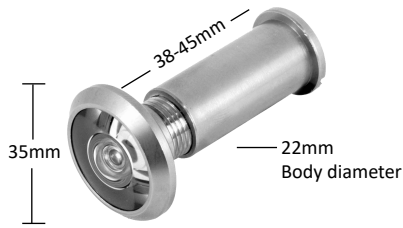

Door viewer 220

- Brass body
- Glass lens
- 220° wide angle view
- Including inside cover

Door Viewer for 38-45mm thickness doors

| Description | Material | Finish | Item Code |
|--------------------------|----------|----------------------------|-----------------|
| Door Viewer - Glass Lens | Brass | Antique Brass (AB) | 3522-YG-220-AB |
| Door Viewer - Glass Lens | Brass | Brushed Satin Chrome (BSC) | 3522-YG-220-BSC |
| Door Viewer - Glass Lens | Brass | Brushed Satin Gold (BSG) | 3522-YG-220-BSG |

Door retainer - DC001

- Stainless steel body

Door Guard - DC001

| Description | Material | Finish | Item Code |
|-------------|-----------------|----------------------------|-----------|
| Door Guard | Stainless Steel | Stainless Stee (SS) | DC001-SS |
| Door Guard | Stainless Steel | Antique Brass (AB) | DC001-AB |
| Door Guard | Stainless Steel | Brushed Satin Chrome (BSC) | DC001-BSC |
| Door Guard | Stainless Steel | Brushed Satin Gold (BSG) | DC001-BSG |

Door retainer - DC005

- Stainless steel Material

Door Guard - DC005

| Description | Material | Finish | Item Code |
|-------------|-----------------|----------------------------|-----------|
| Door Guard | Stainless Steel | Stainless Stee (SS) | DC005-SS |
| Door Guard | Stainless Steel | Antique Brass (AB) | DC005-AB |
| Door Guard | Stainless Steel | Brushed Satin Chrome (BSC) | DC005-BSC |
| Door Guard | Stainless Steel | Brushed Satin Gold (BSG) | DC005-BSG |